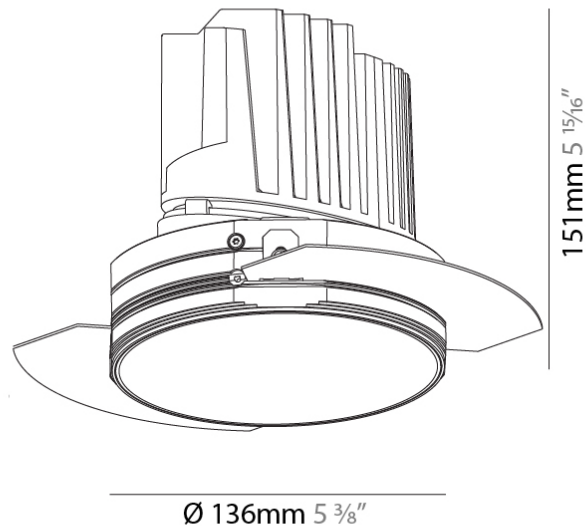

ELECTRICAL

Lamp Type: LED (Zhaga Standard)
Input Wattage (W): 28
Total Output Wattage (W): 26.4
Dimming: Tri-Mode (Non-Dimming and Phase Dimming (120Vac only) and 0-10V Dimming)
Driver Included: No
Driver Location: Recessed Housing
Driver Type: Constant Current - Universal
Driver Class: Class 2
Housing: See components
Input Voltage (V): 120 - 277
Constant Current (MA): 700

LED

Number of LEDs: 1
Color Temperature (°K): 2700 / 3000 / 3500 / 4000
Max. Delivered Lumen (lm): 2156 / 2244 / 2377 / 2425
Nominal Lumen (lm): 2909 / 3028 / 3208 / 2373
CRI: >90 CRI
Lamp Life (hrs): 50000
Upon Request: RGB-W Tunable White Special Color Temperature Special LED

OPTICAL

Reflector°: 18 / 34
Optic: Lens Pack - No Lens / Linear Spread Lens / Honeycomb / Spread Lens
Adjustability: Fixed
Upon Request: Special Beam Angles

RATINGS AND CERTIFICATIONS

382, F 416-247-9319, www.zaneen.com
Certified and tested for North American standards at the end of the existing Model #. For assistance on 'custom' specifications, contact zteam@zaneen.com.
In a constant effort to supply the best product, we reserve the right to change specifications or materials without notice. The most recent specification sheets are found at zaneen.com
IP rating: IP20