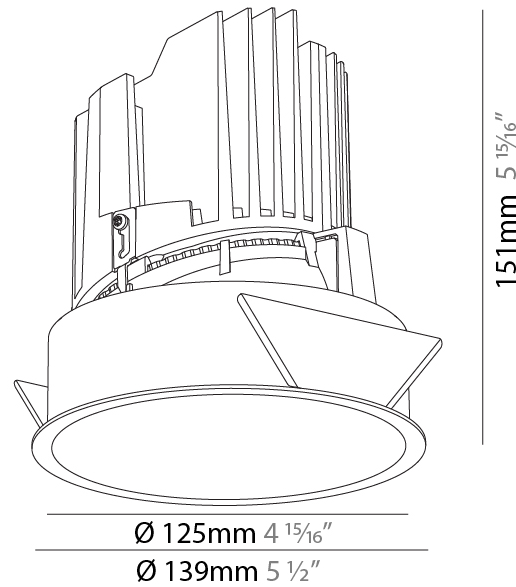

PHYSICAL

Shape: Round
Diameter (mm): 139
Diameter (in): 5 1/2
Height (mm): 151
Height (in): 5 15/16
Ceiling Thickness (mm): 10 / 12.5 / 15
Ceiling Thickness (in): 3/8 or 1/2 or 9/16
Min. Recessing Depth (mm): 170
Min. Recessing Depth (in): 6 11/16
Light Distribution: Downlight
Weight (kg): 0.926
Weight (lbs): 2.04
Fixture Finish: SSR / BKV / CWI / CRY / HAB / UFT / ITA / RUA / FTG / MYG / LOD / PUS / FRO / FUP / KIA / POP / BLS / SPG / MEY / GOH / GUM / CHC / COM / ABZ / JAG / OBR / MOS / ROR
Fixture Material: Aluminum Die Cast
Cut-out Measurements: 130mm / 5 1/8"

ELECTRICAL

Lamp Type: LED (Zhaga Standard)
Input Wattage (W): 28.6
Total Output Wattage (W): 26.4
Dimming: Tri-Mode (Non-Dimming and Phase Dimming (120Vac only) and 0-10V Dimming)
Driver Included: No
Driver Location: Recessed Housing
Driver Type: Constant Current - Universal
Driver Class: Class 2
Housing: See components
Input Voltage (V): 120 - 277
Constant Current (MA): 700

LED

Number of LEDs: 1
Color Temperature (°K): 2700 / 3000 / 3500 / 4000
Max. Delivered Lumen (lm): 2030 / 2080 / 2186 / 2230
Nominal Lumen (lm): 3210 / 3290 / 3459 / 3530
CRI: >90 CRI
Efficiency (%): 0.631
Lamp Life (hrs): 50000

OPTICAL

Reflector: 20 / 25 / 40

RATINGS AND CERTIFICATIONS

Certified By: Certified for North American Standards
IP rating: IP20