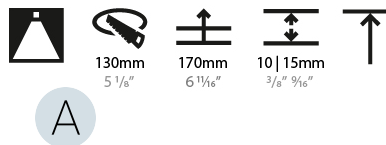

PHYSICAL

Shape: Round
Diameter (mm): 139
Diameter (in): 5 1/2
Height (mm): 151
Height (in): 5 15/16
Ceiling Thickness (mm): 10 / 12.5 / 15
Ceiling Thickness (in): 3/8 or 1/2 or 9/16
Min. Recessing Depth (mm): 170
Min. Recessing Depth (in): 6 11/16
Light Distribution: Downlight
Weight (kg): 0.946
Weight (lbs): 2.09
Fixture Finish: SSR / BKV / CWI / CRY / HAB / UFT / ITA / RUA / FTG / MYG / LOD / PUS / FRO / FUP / KIA / POP / BLS / SPG / MEY / GOH / GUM / CHC / COM / ABZ / JAG / OBR / MOS / ROR
Fixture Material: Aluminum Die Cast
Cut-out Measurements: 130mm / 5 1/8"

ELECTRICAL

Lamp Type: LED (Zhaga Standard)
Input Wattage (W): 13.2 / 16.5
Total Output Wattage (W): 12 / 14
Dimming: Tri-Mode (Non-Dimming and Phase Dimming (120Vac only) and 0-10V Dimming)
Driver Included: No
Driver Location: Recessed Housing
Driver Type: Constant Current - Universal
Driver Class: Class 2
Housing: See components
Input Voltage (V): 120 - 277
Constant Current (MA): 350

LED

Number of LEDs: 1
Color Temperature (°K): 2700 / 3000 / 3500 / 4000
Max. Delivered Lumen (lm): 810 / 900 / 970 / 990
Nominal Lumen (lm): 960 / 1070 / 1156 / 1180
CRI: >90 CRI
Efficiency (%): 0.905
Lamp Life (hrs): 50000

OPTICAL

Reflector°: 10

RATINGS AND CERTIFICATIONS

Certified By: Certified for North American Standards
IP rating: IP54