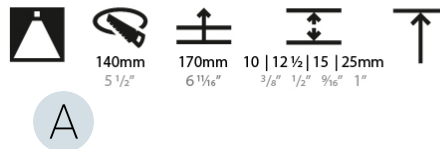

ELECTRICAL

Lamp Type: LED (Zhaga Standard)
Input Wattage (W): 28
Total Output Wattage (W): 26.4
Dimming: Tri-Mode (Non-Dimming and Phase Dimming (120Vac only) and 0-10V Dimming)
Driver Included: No
Driver Location: Recessed Housing
Driver Type: Constant Current - Universal
Driver Class: Class 2
Housing: See components
Input Voltage (V): 120 - 277
Constant Current (MA): 700

LED

Number of LEDs: 1
Color Temperature (°K): 2700 / 3000 / 3500 / 4000
Max. Delivered Lumen (lm): 2156 / 2244 / 2377 / 2425
Nominal Lumen (lm): 2909 / 3028 / 3208 / 2373
CRI: >90 CRI
Lamp Life (hrs): 50000
Upon Request: RGB-W Tunable White Special Color Temperature Special LED

OPTICAL

Reflector°: 18 / 34
Optic: Lens Pack - No Lens / Linear Spread Lens / Honeycomb / Spread Lens
Adjustability: Fixed
Upon Request: Special Beam Angles

RATINGS AND CERTIFICATIONS

382, F 416-247-9319, www.zaneen.com
Certified and tested for North American standards at the end of the existing Model #. For assistance on 'custom' specifications, contact zteam@zaneen.com.
In a constant effort to supply the best product, we reserve the right to change specifications or materials without notice. The most recent specification sheets are found at zaneen.com
IP rating: IP20